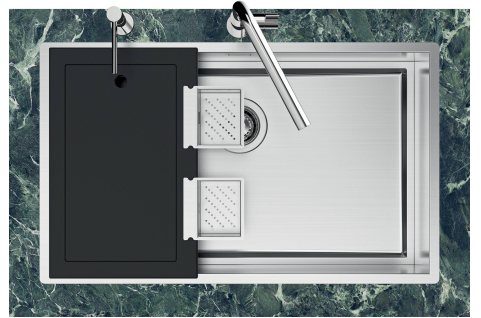

GALLERY

EQUIPMENT