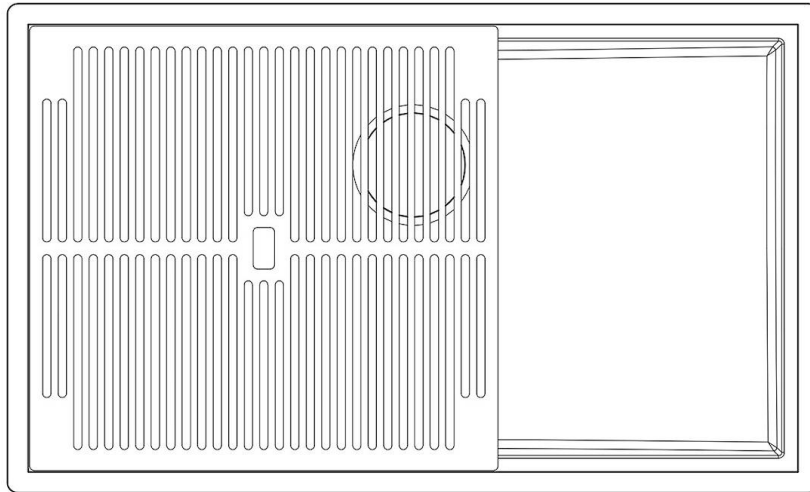

MOULDED BOTTOM The moulded bottom guarantees perfect water flow and facilitates cleaning operations thanks to the perimeter step with sloping walls.

Perimetral overflow The overflow is always a security on the Foster sinks that prevents the overflow of water in case of oversights. The perimeter drain solution improves aesthetics thanks to its square and essential shape.

LEVEL 2:

8100 615

1257/05-

8100 615 + 8100 614
POSIZIONATE A FILO VASCA / EDGE POSITIONING

8100 615
POSIZIONATA SUL FONDO / BOTTOM POSITIONING

1255/05-

intaglio per il troppo-pieno
solo con top > 10 mm
recess for housing the over-flow
only for top > 10 mm