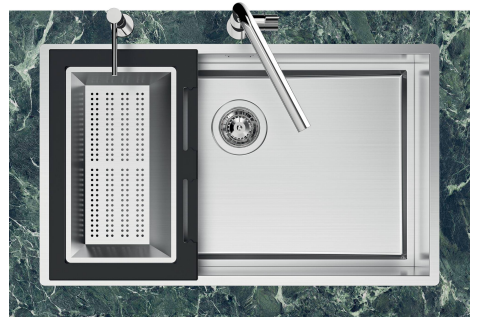

GALLERY

EQUIPMENT