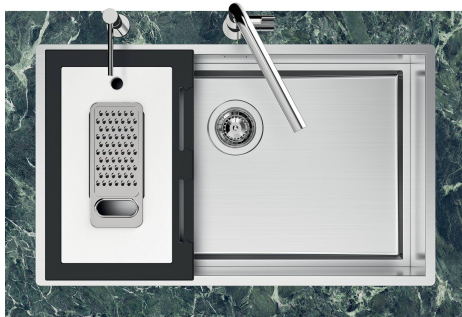

GALLERY

EQUIPMENT