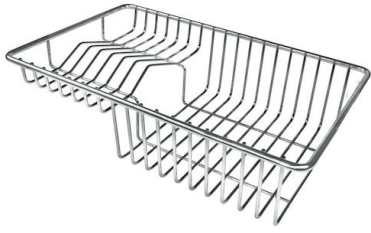

GALLERY

EQUIPMENT

Black grid
8100 615

OPTIONAL ACCESSORIES

Stainless steel plate rack
8100 303

White bowl
8153 100

Stainless steel perforated tray
8151 001

**Graters kit with ring-holder and
food collection tray**
8159 101

Kit Black
8100 037

Stainless steel perforated tray
8151 000

**Stainless steel perforated tray PVD
Copper**
8151 008

**Stainless steel perforated tray PVD
Gold**
8151 009

**Stainless steel perforated tray PVD
Gun Metal**
8151 006