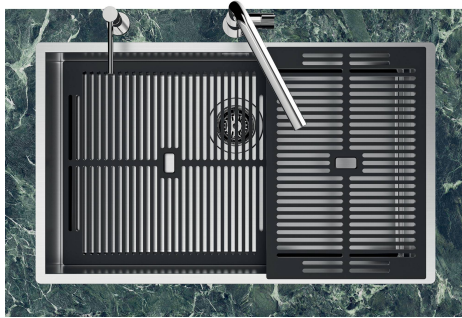

GALLERY

EQUIPMENT