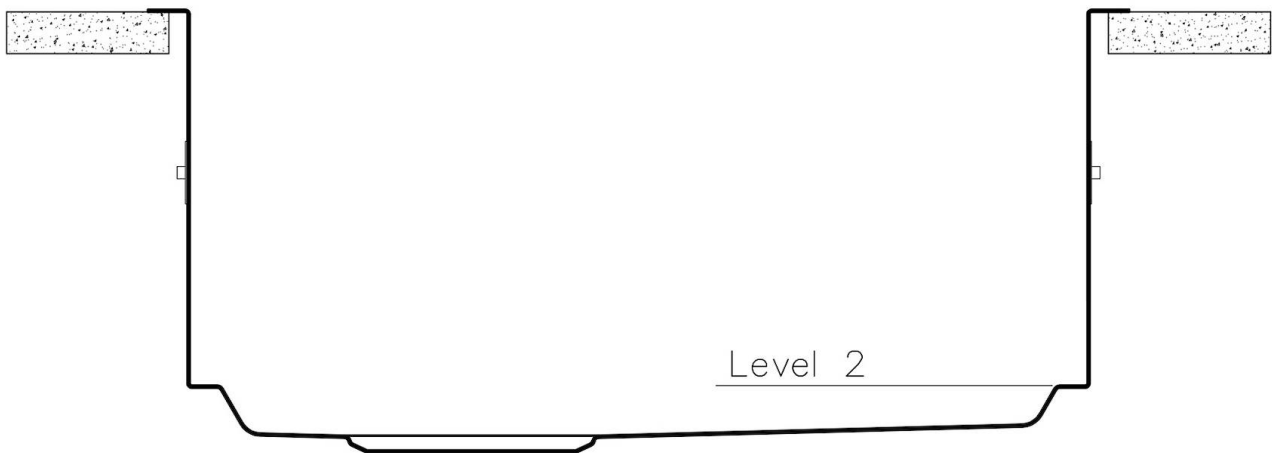

Base 60 cm

Dimensions 570 x 470 mm

Standard fittings Fixing hooks, gasket, drain, overflow and siphon, boxed packing

Mixer holes No standard holes

Built-in hole View technical data sheet

Drainer No

Width 57 cm

MOULDED BOTTOM The moulded bottom guarantees perfect water flow and facilitates cleaning operations thanks to the perimeter step with sloping walls.

Perimetral overflow The overflow is always a security on the Foster sinks that prevents the overflow of water in case of oversights. The perimeter drain solution improves aesthetics thanks to its square and essential shape.

LEVEL 2:

8100 615

1257/05-

8100 615 + 8100 614
POSIZIONATE A FILO VASCA / EDGE POSITIONING

8100 615
POSIZIONATA SUL FONDO / BOTTOM POSITIONING

1255/05-

intaglio per il troppo-pieno
solo con top > 10 mm
recess for housing the over-flow
only for top > 10 mm