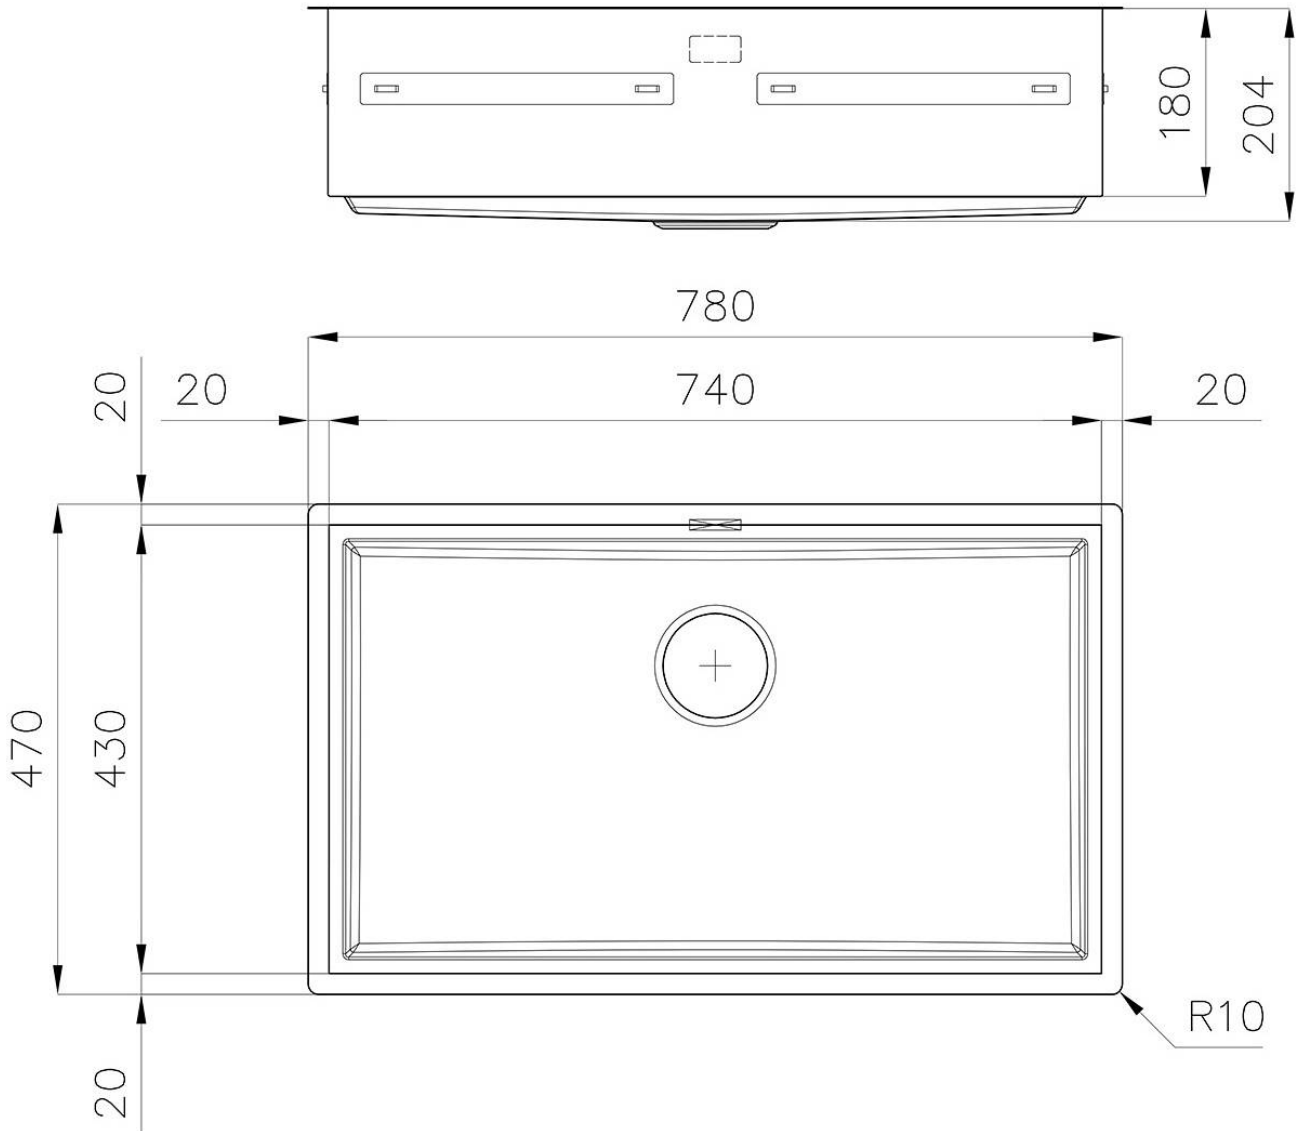

TECHNICAL DATA

1257/05-