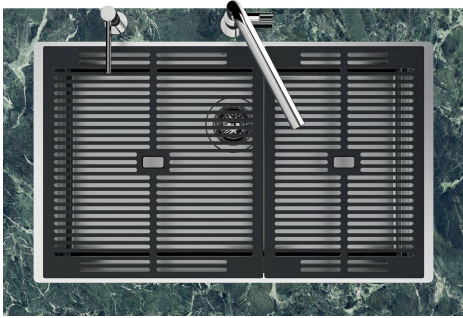

GALLERY

EQUIPMENT