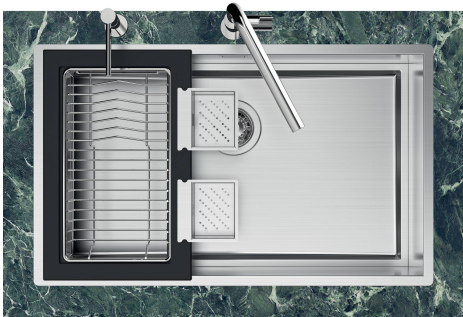

GALLERY

EQUIPMENT